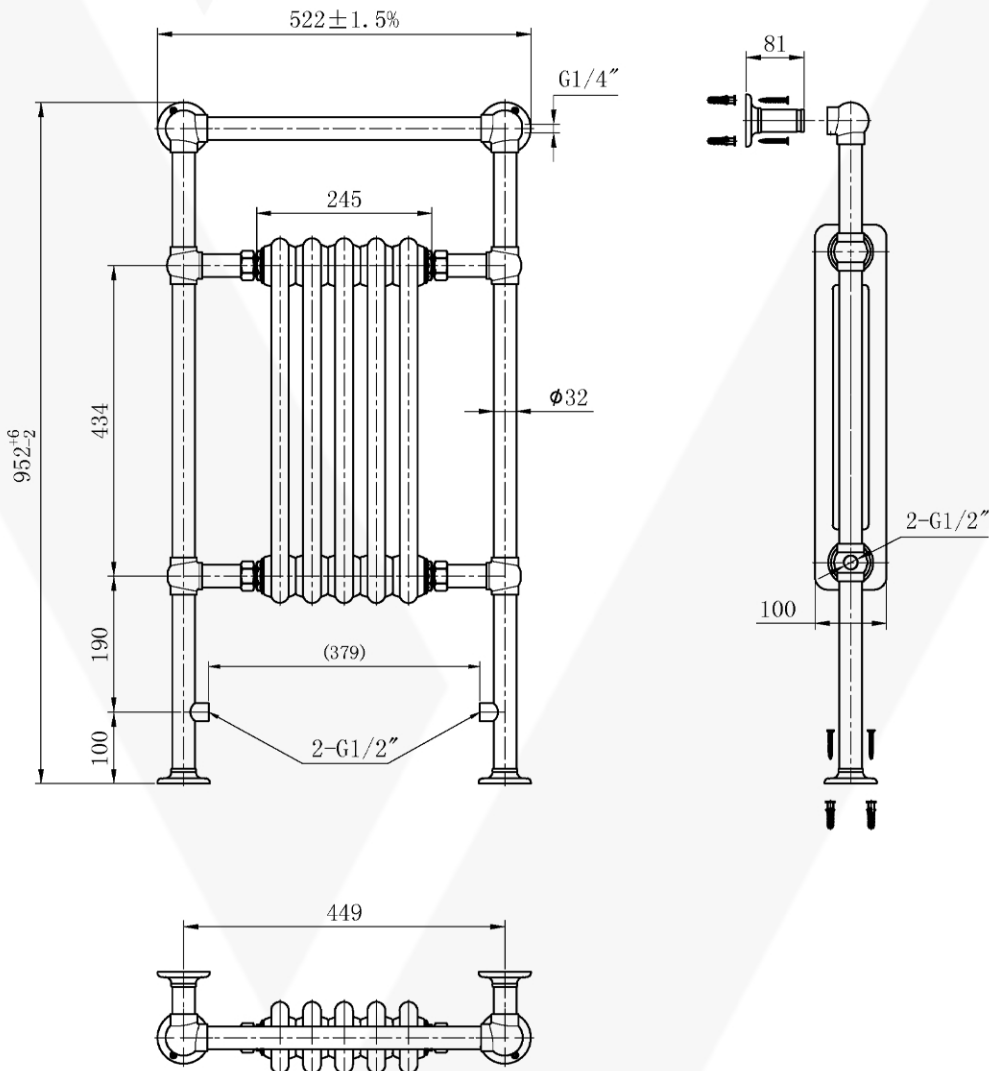

# Sierra Data Sheet

Sierra 952x522mm Brushed Brass Heated Towel Rail

**Height:** 952mm

**Width:** 522mm

**No. Of Tubes:** 5

**Watts:** 440

**Colour:** Brushed Brass

**BTU: @ Delta T50: :1500 @ Delta T60: 1894**

Unit: mm

All Vaporo radiators are BOE and pipe centres are the radiator width plus 74mm.

\*If used with Vaporo Valves.\*

Please note due to manufacturing tolerances pipe centres may vary by +/- 10mm, we recommend that pipe work is not altered until your radiator is on site.