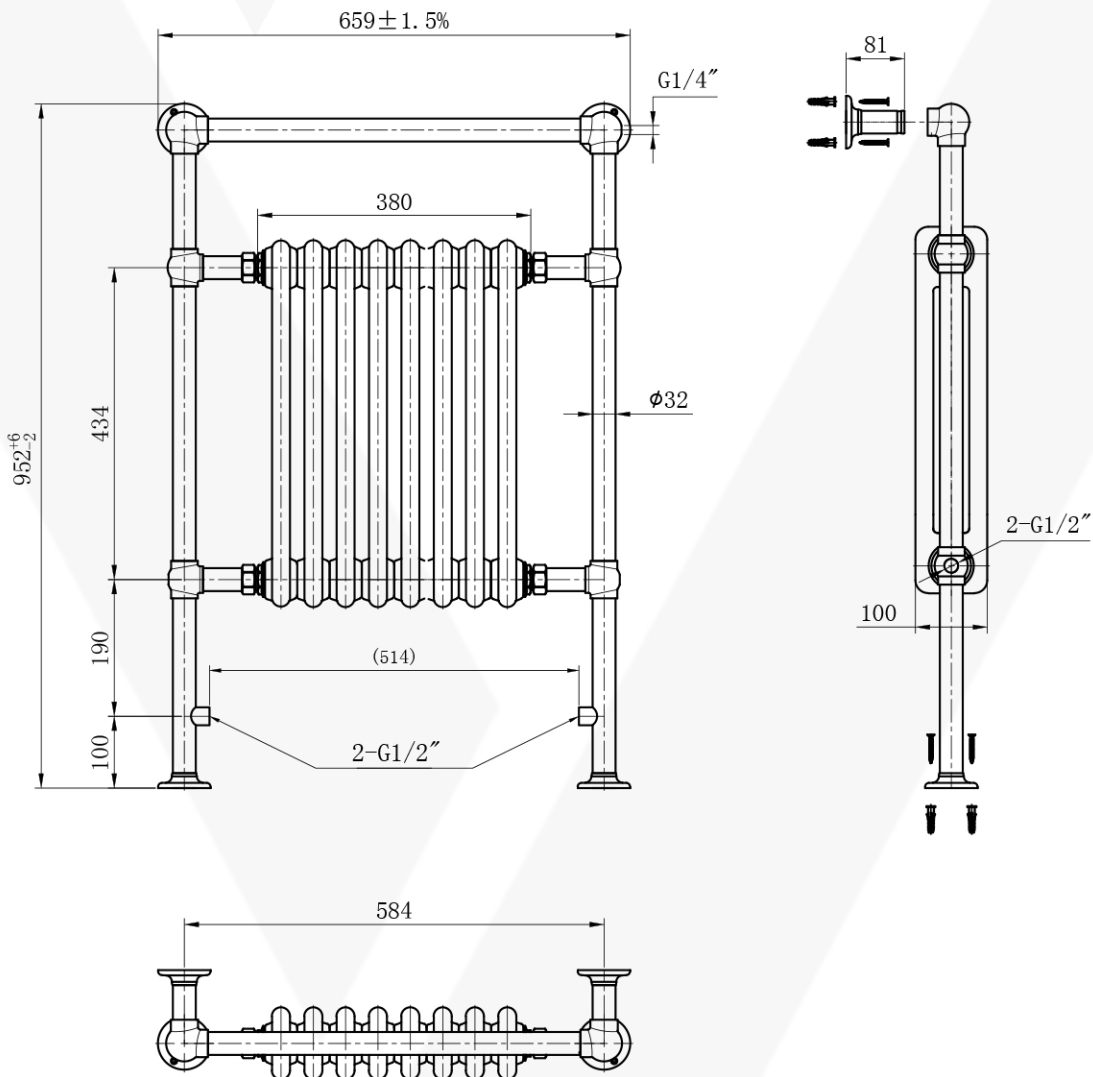

# Sierra Data Sheet

Sierra 952x659mm Black Heated Towel Rail

**Height:** 952mm

**Width:** 659mm

**No. Of Tubes:** 8

**Watts:** 676

**Colour:** Black

**BTU: @ Delta T50: :2306 @ Delta T60: 2910**

Unit: mm

All Vaporo radiators are BOE and pipe centres are the radiator width plus 74mm.

\*If used with Vaporo Valves.\*

Please note due to manufacturing tolerances pipe centres may vary by +/- 10mm, we recommend that pipe work is not altered until your radiator is on site.